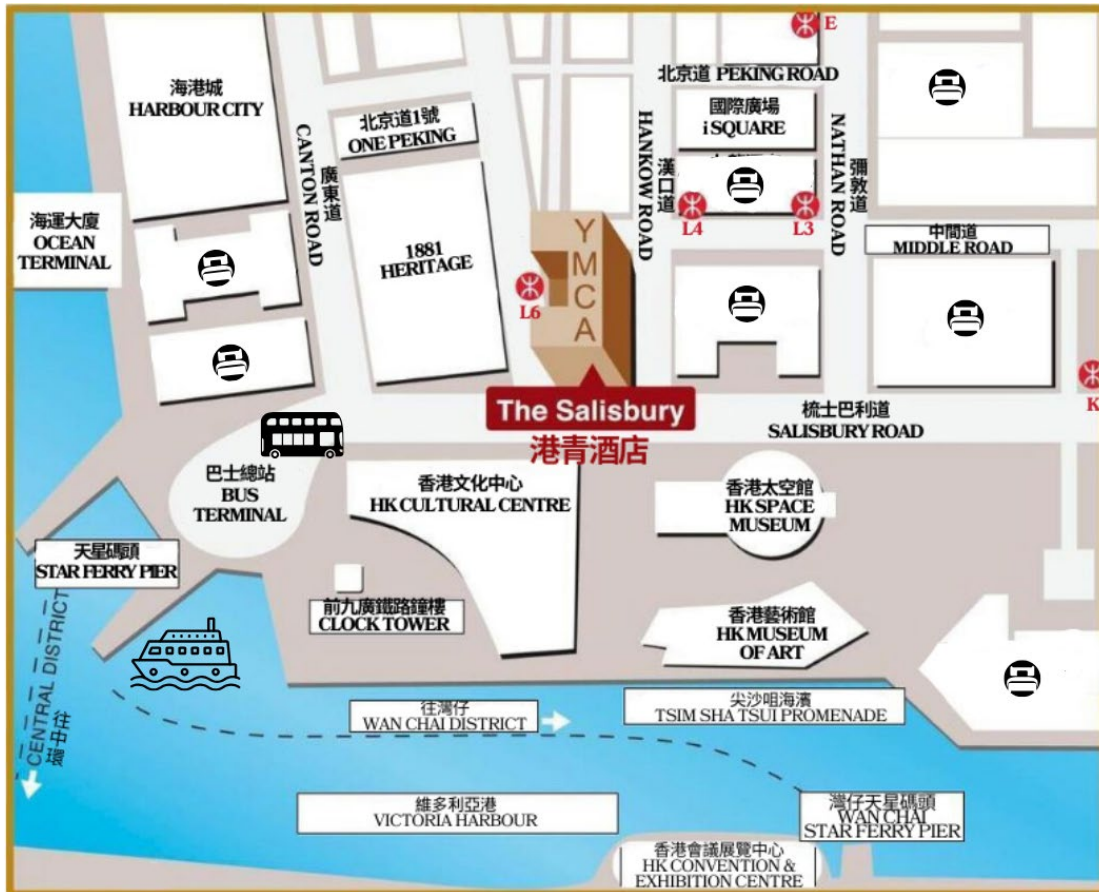

2025 Labour Advisory Board Election of Employee Representative Location Map of Polling Station

Details of By-election

Date: 29 March 2025 (Saturday)
 Polling Time: 9:00 am – 5:00 pm
 Venue: Function Rooms, 3/F, South Tower
The Salisbury – YMCA of Hong Kong
 41 Salisbury Road, Tsim Sha Tsui, Kowloon

The Salisbury - YMCA of Hong Kong is located at 41 Salisbury Road, Tsim Sha Tsui, Kowloon. Authorised representatives appointed by registered electors can reach the Polling Station by MTR (Exit L6 of East Tsim Sha Tsui Station) or buses through Nathan Road or Salisbury Road listed below :

Access to Polling Station (for reference only)

A 5-minute walk from Exit L6 of East Tsim Sha Tsui MTR Station to the Polling Station

1) Go to Exit L6 of East Tsim Sha Tsui MTR Station

2) Follow the directional signage and turn left

3) Take escalator to the ground level and turn right

4) Walk towards The Salisbury - YMCA of Hong Kong via the Middle Road

5) Entrance of The Salisbury - YMCA of Hong Kong

6) Take the lift to 3/F Function Rooms at South Tower