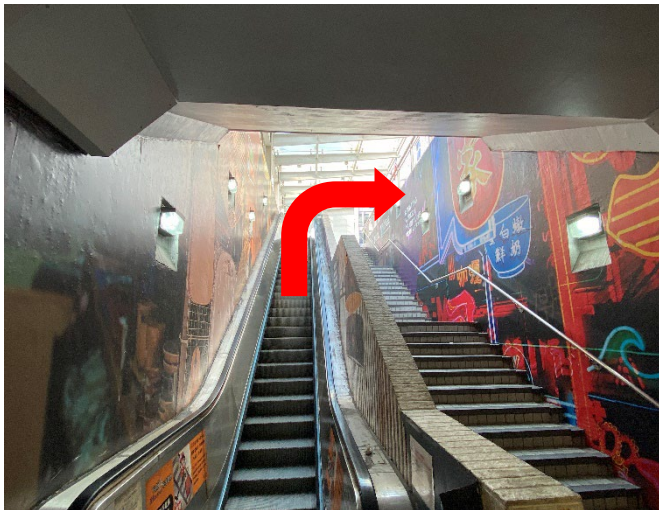

Access to Polling Station (for reference only)

A 5-minute walk from Exit L6 of East Tsim Sha Tsui MTR Station to the Polling Station

1) Go to Exit L6 of East Tsim Sha Tsui MTR Station

2) Follow the directional signage and turn left

3) Take escalator to the ground level and turn right

4) Walk towards The Salisbury - YMCA of Hong Kong via the Middle Road

5) Entrance of The Salisbury - YMCA of Hong Kong

6) Take the lift to 3/F Function Rooms at South Tower